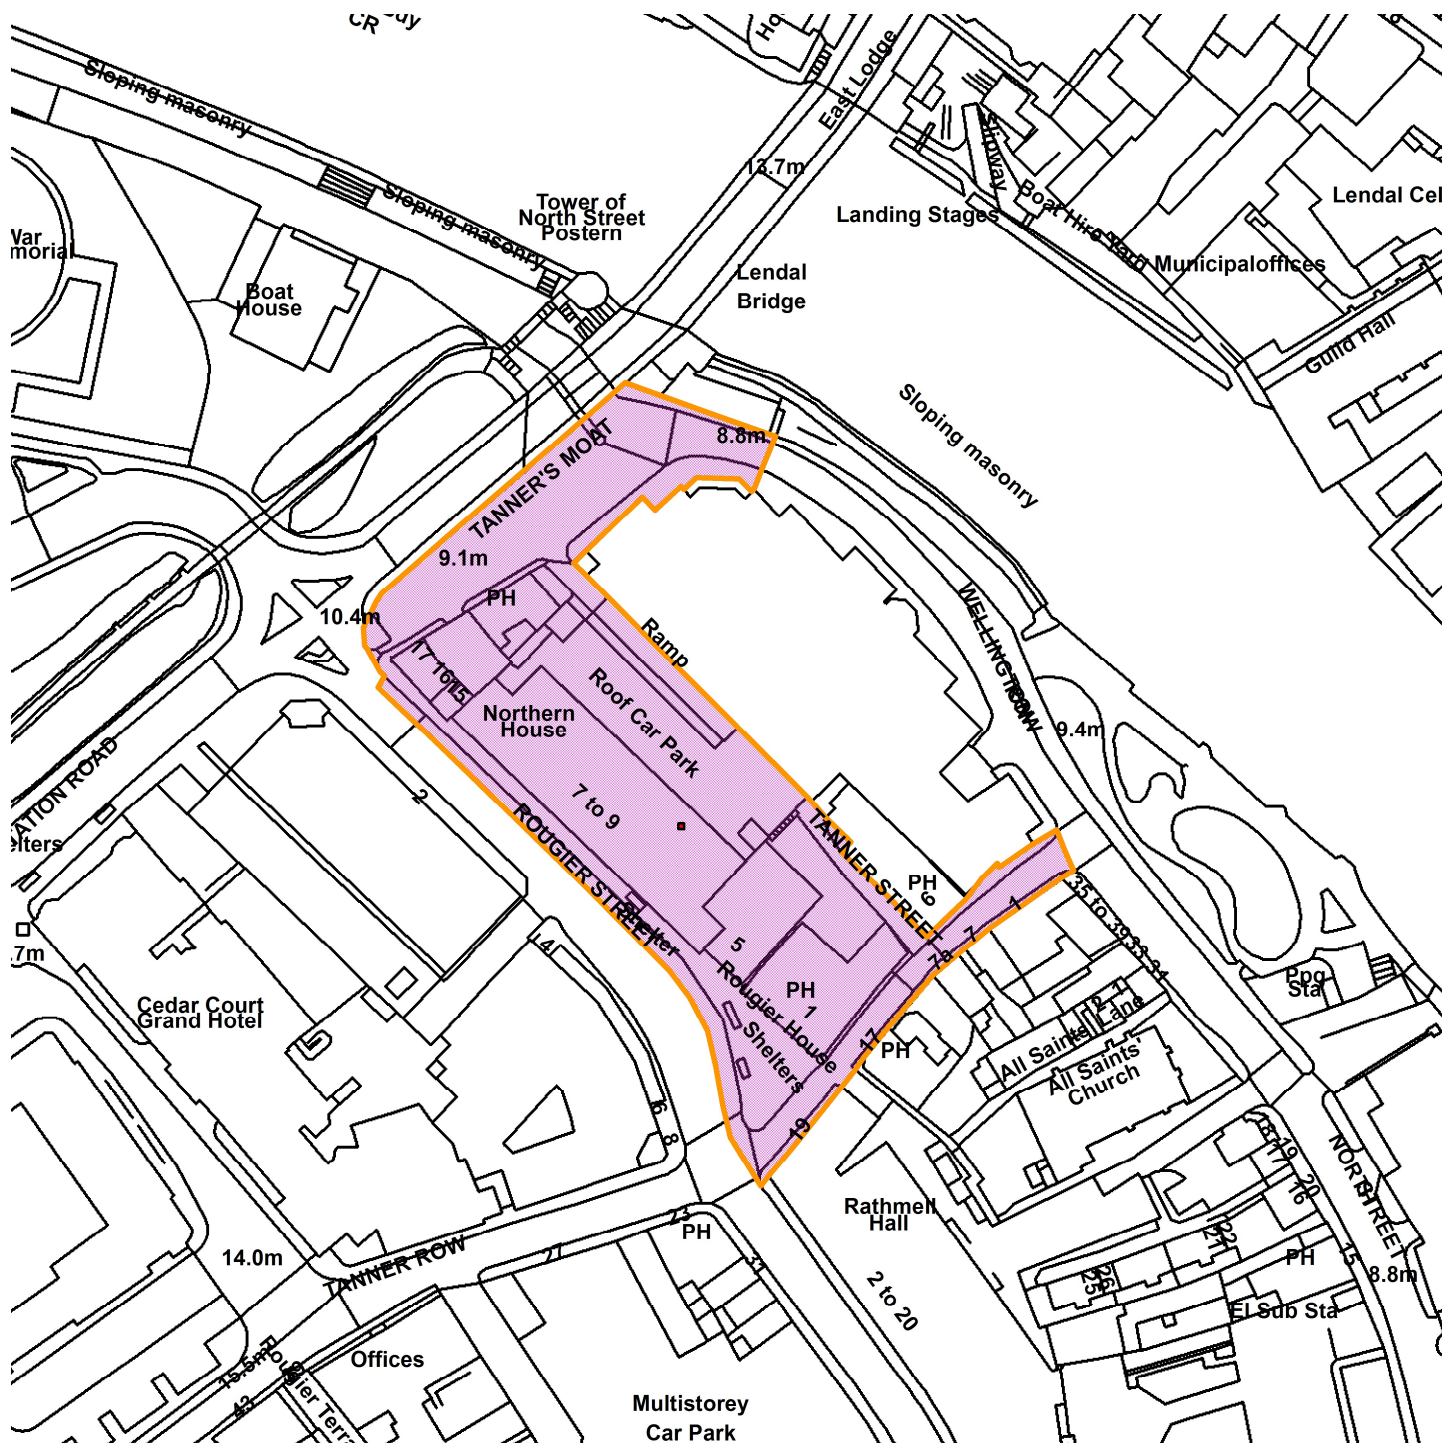

Northern House, Rougier Street, York

19/02672/FULM

GIS by ESRI (UK)

Scale : 1:1435

Reproduced from the Ordnance Survey map with the permission of the Controller of Her Majesty's Stationery Office © Crown Copyright 2000.

Unauthorised reproduction infringes Crown Copyright and may lead to prosecution or civil proceedings.

Produced using ESRI (UK)'s MapExplorer 2.0 - <http://www.esriuk.com>

Organisation	City of York Council
Department	Economy & Place
Comments	Site Location Plan
Date	15 February 2021
SLA Number	